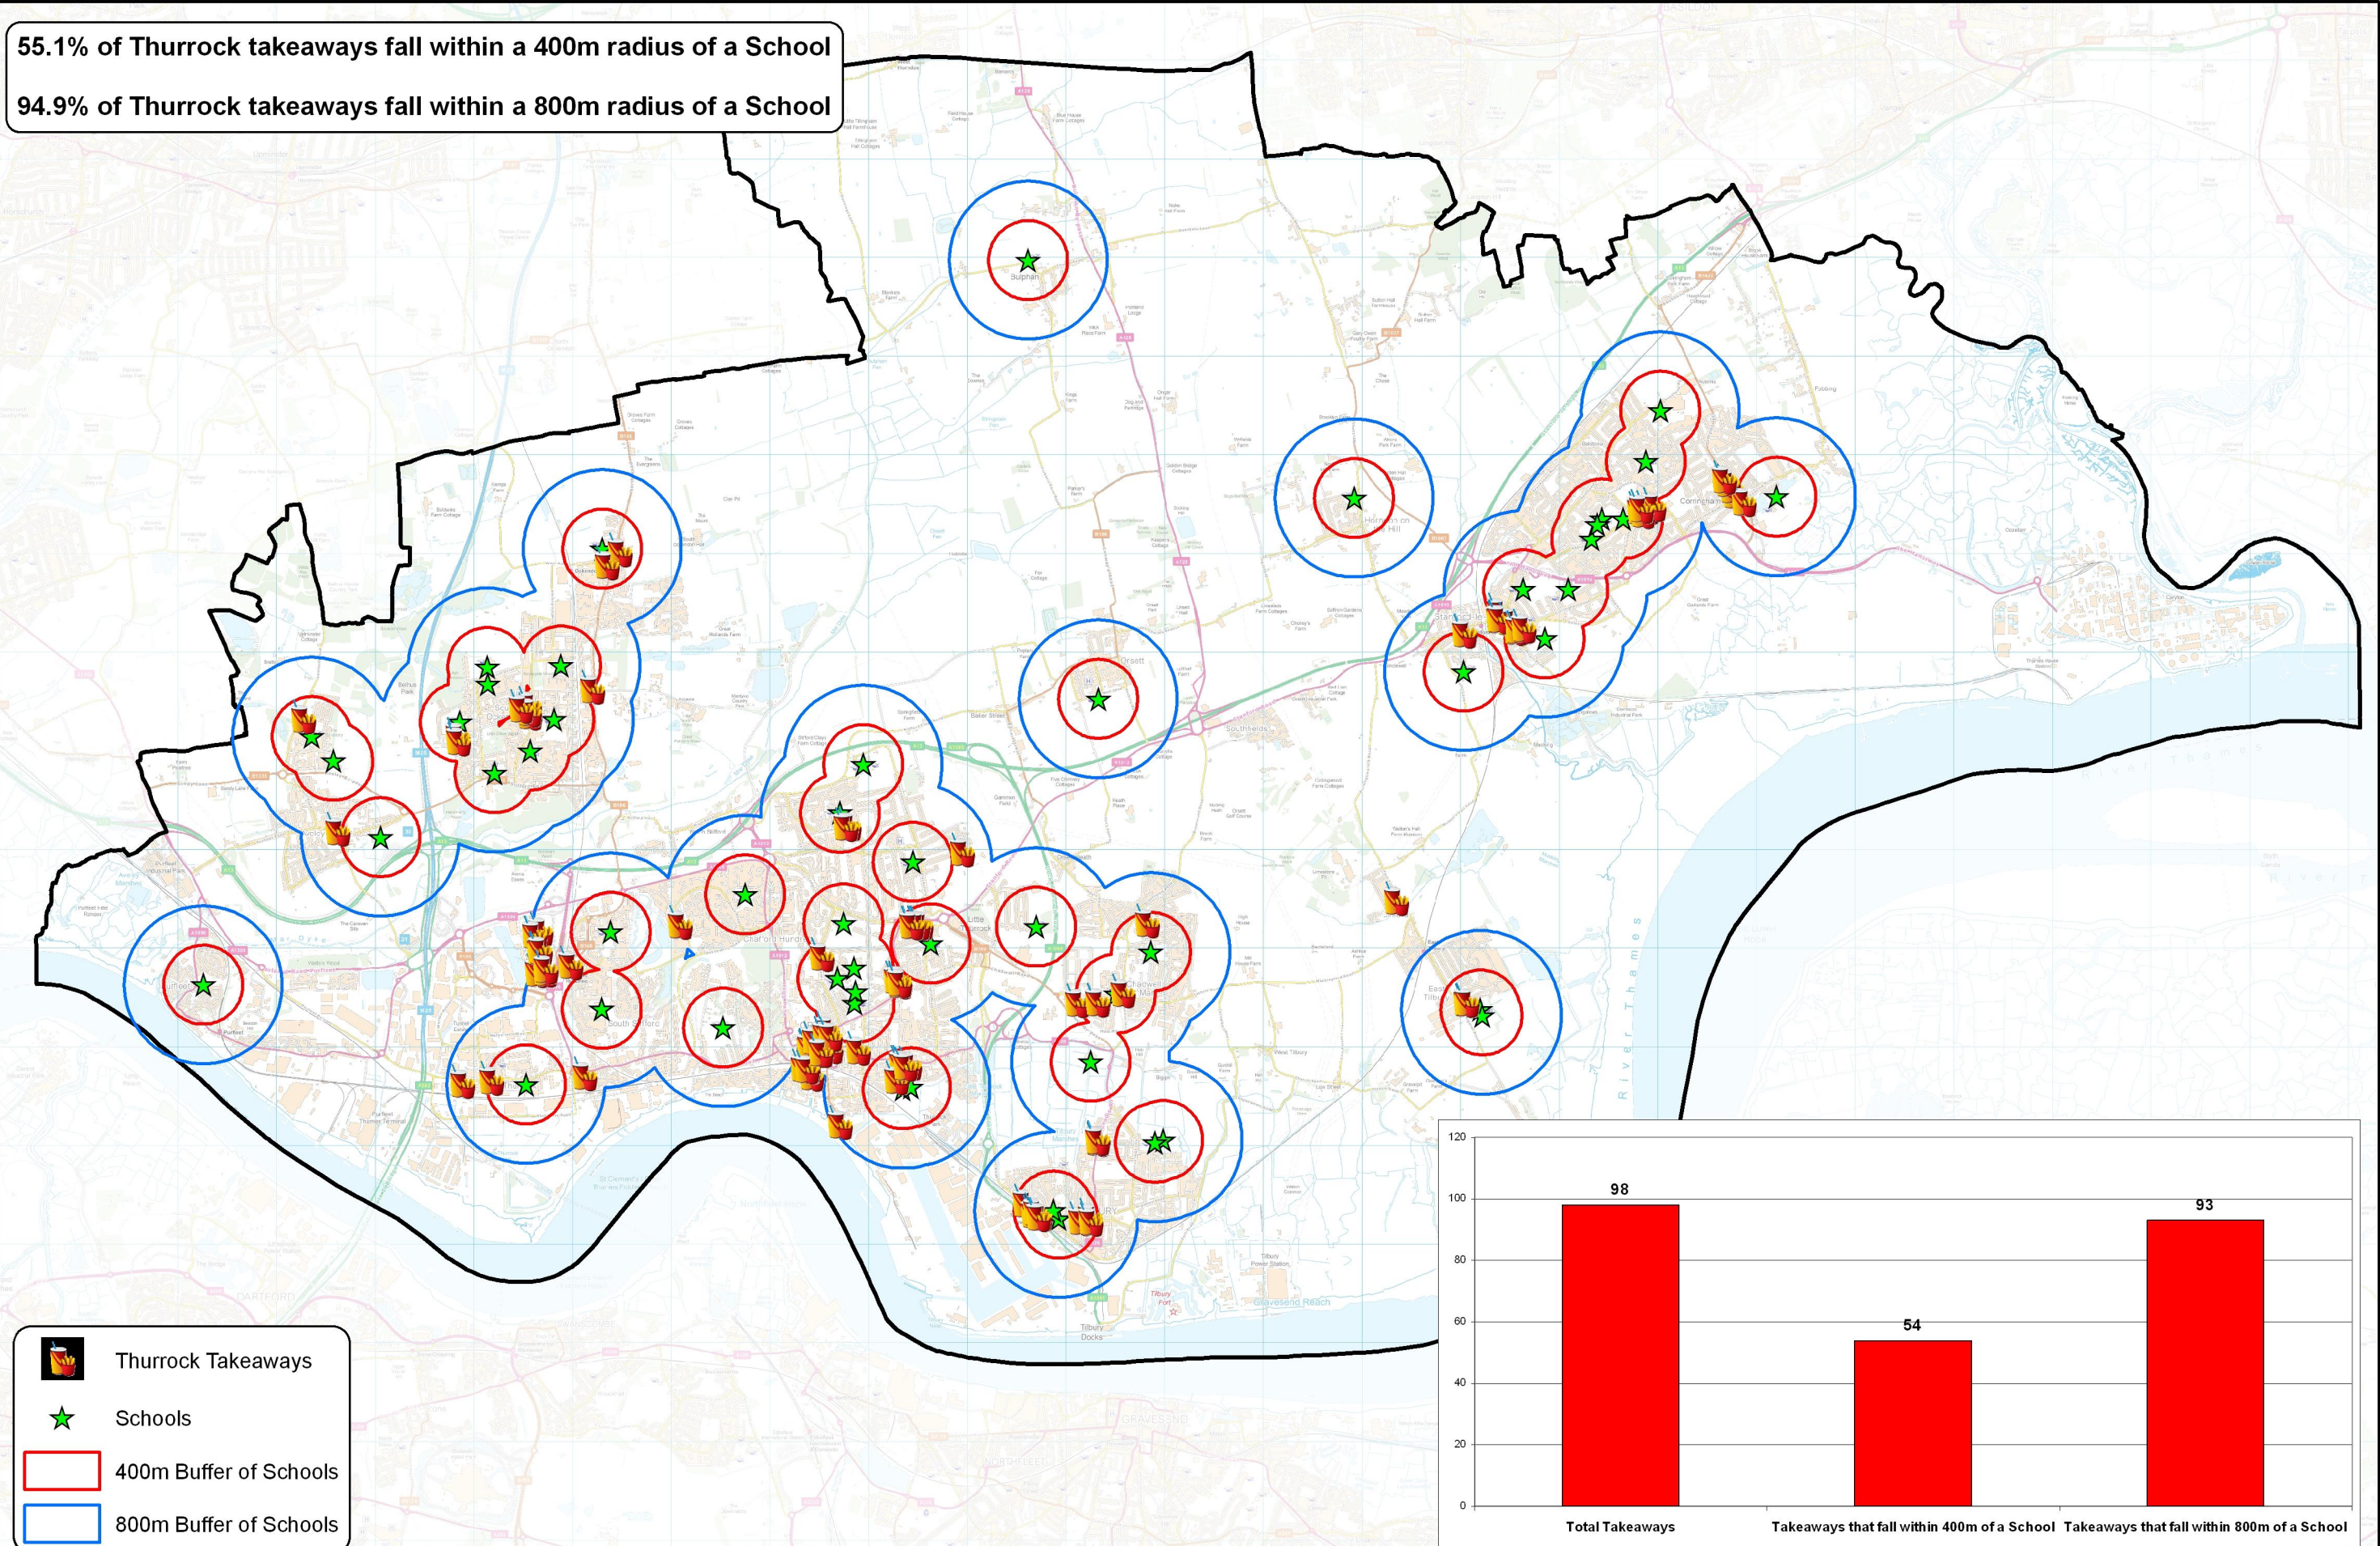

55.1% of Thurrock takeaways fall within a 400m radius of a School
94.9% of Thurrock takeaways fall within a 800m radius of a School

-  Thurrock Takeaways
-  Schools
-  400m Buffer of Schools
-  800m Buffer of Schools